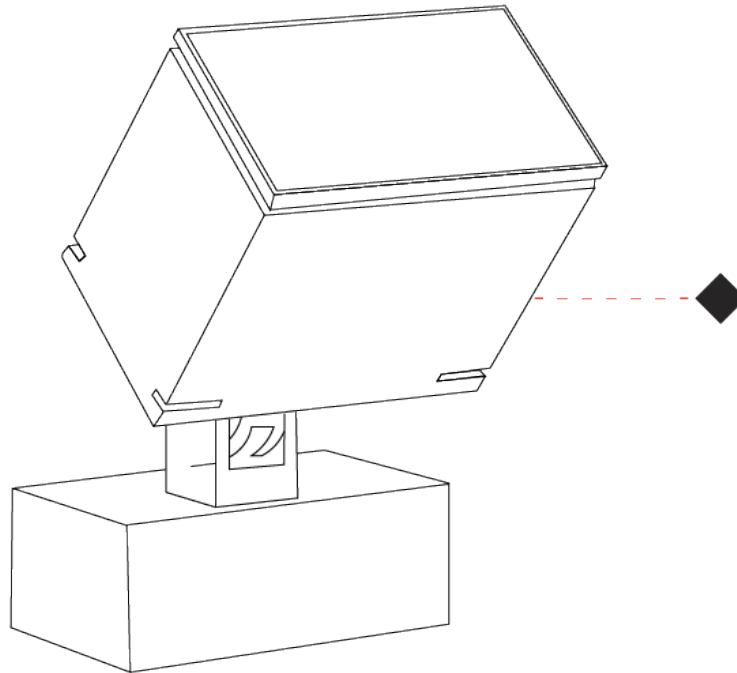

TARGET SURFACE

E9F312-

PROJECT _____

TYPE _____

SPECIFIER _____

QUANTITY _____

DATE _____

E